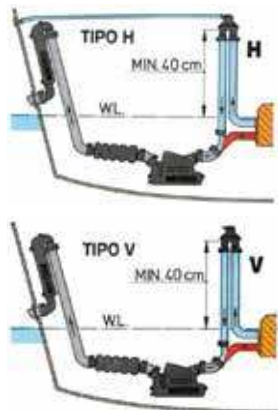

Cod.	H mm	L mm	W mm	For Hose ø mm	UM	€
5003040	502	182	135	40	PCS	
5003045	502	182	135	45	PCS	
5003050	502	182	135	50	PCS	
5003060	502	182	135	60	PCS	

LT 75<>127 Gooseneck

Vetus plastic goosenecks for 75 to 127 mm hoses.

Cod.	H mm	L mm	W mm	For Hose ø mm	UM	€
5003075	502	155	235	75	PCS	
5003090	525	210	235	90	PCS	
5003091	525	210	300	102	PCS	
5003092	565	275	380	127	PCS	

Air Vents

Air vents for under the waterline exhaust systems.

Cod.	Ref	Dim mm	For Hose ø mm	UM	€
5016001	V Type with Pressure Valve	98 x 50 x H162	13/19/25/32	PCS	
5016002	H Type with Hose	98 x 50 x H162	13/19/25/32	PCS	

ASD Air Vents

Air vents for under the waterline exhaust systems. With adjustable and detachable valve/pipe-to-hose for easy maintenance.

Cod.	Ref	Dim mm	For Hose ø mm	UM	€
5016003	V Type with Pressure Valve	96 x 68 x H133	13/19/25/32	PCS	
5016004	H Type with Hose	96 x 68 x H133	13/19/25/32	PCS	