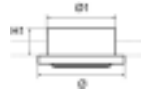

Chromed Brass LED flush mount courtesy lights. Bright light, low consumption and long life.

Cod.	Frame	Dim mm	H1 mm	LED	UM	€
2145766	Square	30 x 30	13	1 x 0,2W	PCS	
2145769	Round	ø 32	13	1 x 0,2W	PCS	

**LED-12V Mignon Courtesy Spots**