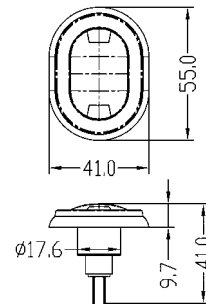

White Plastic rotating LED courtesy spot. Bright light, low consumption and long life.

Cod.	Dim mm	LED	UM	€
2145780	ø 40 x H30	8 x 0,2W	PCS	

**LED-12V Courtesy Flush Flat Light**

Chromed Brass body and chromed alloy rim LED flush mount flat courtesy light. Bright light, reduced 2W consumption and long life.

Cod.	Dim mm	ø1 mm	H1 mm	LED	UM	€
2145790	41 x 55	18	31,3	1 x 2W	PCS	

**LED-12V Mignon Courtesy Lights**

White Plastic body 2 LED (first light lower beam, second light horizontal beam) courtesy lights. Bright light, low consumption and long life.

Cod.	Light Direction	Dim mm	LED	UM	€
2145754	Down	44 x 19	2 x 0,2W	PCS	
2145755	Direct	44 x 19	2 x 0,2W	PCS	

**LED-12V Courtesy Light Flat**

White Plastic body LED flat courtesy light. Bright light, low consumption and long life.