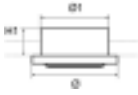

LED-12V Courtesy Light Flush Clear

Clear Plastic body LED flush mount courtesy light. Bright light, low consumption and long life.

Cod.	ø mm	ø1 mm	H1 mm	LED	UM	€
2145762	38	21,5	31	1 x 0,2W	PCS