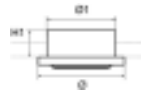

**LED-12V Courtesy Lights Flush Mini**

White Plastic body LED flush mount courtesy lights. Bright light, low consumption and long life.

Cod.	ø mm	ø1 mm	H1 mm	LED	UM	€
2145760	28	14,3	20	1 x 0,2W	PCS	
2145761	41	28,3	21	8 x 0,2W	PCS	