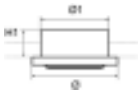

**LED-12V Courtesy Lights Flush Mini**

White Plastic body LED flush mount courtesy lights. Bright light, low consumption and long life.

Cod.	ø mm	ø1 mm	H1 mm	LED	UM	€
2145760	28	14,3	20	1 x 0,2W	PCS	
2145761	41	28,3	21	8 x 0,2W	PCS	