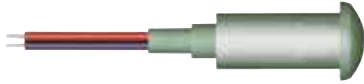

CHIP LINE LED LIGHTS COURTESY LED LIGHTS

**LED-12V Courtesy Light Flush Dot**

Plastic body LED flush mount courtesy white light. Bright light, low consumption and long life.

Cod.	ø mm	ø1 mm	H1 mm	LED	UM	€
2145759	13	9	20	1 x 0,2W	PCS	

**LED-12V Courtesy Lights Flush Mini**

White Plastic body LED flush mount courtesy lights. Bright light, low consumption and long life.

Cod.	ø mm	ø1 mm	H1 mm	LED	UM	€
2145760	28	14,3	20	1 x 0,2W	PCS	
2145761	41	28,3	21	8 x 0,2W	PCS	

**LED-12V Courtesy Light Flush Clear**

Clear Plastic body LED flush mount courtesy light. Bright light, low consumption and long life.

Cod.	ø mm	ø1 mm	H1 mm	LED	UM	€
2145762	38	21,5	31	1 x 0,2W	PCS	

**LED-12V Courtesy Lights Flush Chrome**

White Plastic rotating LED courtesy spot. Bright light, low consumption and long life.

Cod.	Dim mm	LED	UM	€
2145780	ø 40 x H30	8 x 0,2W	PCS	

**LED-12V Courtesy Flush Flat Light**

Chromed Brass body and chromed alloy rim LED flush mount flat courtesy light. Bright light, reduced 2W consumption and long life.