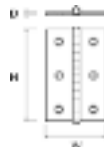

**HINGES STAINLESS STEEL STANDARD HINGES**

**Book Shaped Thin Hinge**

Stainless Steel light book shaped hinges.

| Cod.    | D mm | W mm | H mm | UM  | € |
|---------|------|------|------|-----|---|
| 0401025 | 0.8  | 25   | 30   | PCS |   |
| 0401035 | 0.8  | 35   | 40   | PCS |   |
| 0401040 | 0.8  | 40   | 50   | PCS |   |

**Book Shaped Standard Hinge**

Stainless Steel standard book shaped hinges.

| Cod.    | D mm | W mm | H mm | UM  | € |
|---------|------|------|------|-----|---|
| 0401340 | 1.5  | 40   | 40   | PCS |   |
| 0401360 | 1.5  | 40   | 60   | PCS |   |
| 0401370 | 1.5  | 50   | 75   | PCS |   |