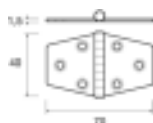

**Book Shaped Medium Hinge**

Stainless Steel medium size book shaped hinges.

| Cod.    | D mm | W mm | H mm | UM  | € |
|---------|------|------|------|-----|---|
| 0401380 | 1.5  | 60   | 80   | PCS |   |
| 0401382 | 1.5  | 80   | 80   | PCS |   |

**Book Shaped Large Hinge**

Stainless Steel big size book shaped hinge.

| Cod.    | D mm | W mm | H mm | UM  | € |
|---------|------|------|------|-----|---|
| 0401385 | 2    | 100  | 100  | PCS |   |

**Bisquit Shaped Hinge**

Stainless Steel bisquit shaped hinge.

| Cod.    | mm        | UM  | € |
|---------|-----------|-----|---|
| 0400075 | H40 x L70 | PCS |   |

**Excenter Hinge**

Stainless Steel eccentric hinge.

| Cod.    | mm        | UM  | € |
|---------|-----------|-----|---|
| 0402057 | H40 x L55 | PCS |   |