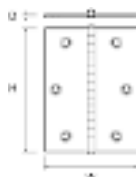

**Book Shaped Standard Hinge**

Stainless Steel standard book shaped hinges.

| Cod.    | D mm | W mm | H mm | UM  | € |
|---------|------|------|------|-----|---|
| 0401340 | 1.5  | 40   | 40   | PCS |   |
| 0401360 | 1.5  | 40   | 60   | PCS |   |
| 0401370 | 1.5  | 50   | 75   | PCS |   |

**Book Shaped Medium Hinge**

Stainless Steel medium size book shaped hinges.

| Cod.    | D mm | W mm | H mm | UM  | € |
|---------|------|------|------|-----|---|
| 0401380 | 1.5  | 60   | 80   | PCS |   |
| 0401382 | 1.5  | 80   | 80   | PCS |   |