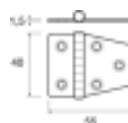

**Book Shaped Large Hinge**

Stainless Steel big size book shaped hinge.

| Cod.    | D mm | W mm | H mm | UM  | € |
|---------|------|------|------|-----|---|
| 0401385 | 2    | 100  | 100  | PCS |   |

**Bisquit Shaped Hinge**

Stainless Steel bisquit shaped hinge.

| Cod.    | mm        | UM  | € |
|---------|-----------|-----|---|
| 0400075 | H40 x L70 | PCS |   |

**Excenter Hinge**

Stainless Steel eccentric hinge.

| Cod.    | mm        | UM  | € |
|---------|-----------|-----|---|
| 0402057 | H40 x L55 | PCS |   |

**180° Folding Hinge**

Stainless Steel 180° folding hinge for table tops and lockers.

| Cod.    | mm        | UM  | € |
|---------|-----------|-----|---|
| 0402208 | H30 x L86 | PCS |   |

**Offset Mini Hinge**