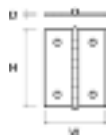

**HINGES STAINLESS STEEL STANDARD HINGES**

**Book Shaped Thin Hinge**

Stainless Steel light book shaped hinges.

| Cod.    | D mm | W mm | H mm | UM  | € |
|---------|------|------|------|-----|---|
| 0401025 | 0.8  | 25   | 30   | PCS |   |
| 0401035 | 0.8  | 35   | 40   | PCS |   |
| 0401040 | 0.8  | 40   | 50   | PCS |   |

**Book Shaped Standard Hinge**

Stainless Steel standard book shaped hinges.

| Cod.    | D mm | W mm | H mm | UM  | € |
|---------|------|------|------|-----|---|
| 0401340 | 1.5  | 40   | 40   | PCS |   |
| 0401360 | 1.5  | 40   | 60   | PCS |   |
| 0401370 | 1.5  | 50   | 75   | PCS |   |

**Book Shaped Medium Hinge**

Stainless Steel medium size book shaped hinges.

| Cod.    | D mm | W mm | H mm | UM  | € |
|---------|------|------|------|-----|---|
| 0401380 | 1.5  | 60   | 80   | PCS |   |
| 0401382 | 1.5  | 80   | 80   | PCS |   |