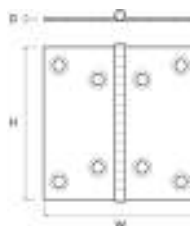

**Book Shaped Standard Hinge**

Stainless Steel standard book shaped hinges.

| Cod.    | D mm | W mm | H mm | UM  | € |
|---------|------|------|------|-----|---|
| 0401340 | 1.5  | 40   | 40   | PCS |   |
| 0401360 | 1.5  | 40   | 60   | PCS |   |
| 0401370 | 1.5  | 50   | 75   | PCS |   |

**Book Shaped Medium Hinge**

Stainless Steel medium size book shaped hinges.

| Cod.    | D mm | W mm | H mm | UM  | € |
|---------|------|------|------|-----|---|
| 0401380 | 1.5  | 60   | 80   | PCS |   |
| 0401382 | 1.5  | 80   | 80   | PCS |   |

**Book Shaped Large Hinge**

Stainless Steel big size book shaped hinge.

| Cod.    | D mm | W mm | H mm | UM  | € |
|---------|------|------|------|-----|---|
| 0401385 | 2    | 100  | 100  | PCS |   |

**Bisquit Shaped Hinge**