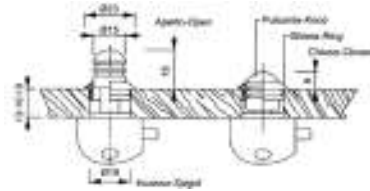

Cod.	ø mm x H mm	UM	€
0340902	16 x 15	PCS	
0340912	23 x 18	PCS	

Anchor Drawer Knob

Brass drawer pull with wood screw. Visible flushed anchor symbol.

Cod.	mm	UM	€
0340802	ø 23 x H 19	PCS	
0340803	ø 29 x H 20	PCS	

F&S Compact Push Button Latch

F&S Button latch for hatches and drawers.

Chromed Brass button, white Plastic case. Dimensions: 50 x 35 mm.

Cod.	Door Thickness mm	UM	€
0343113	>13<	PCS	
0343116	>16<	PCS	
0343119	>19<	PCS	

F&S Std Push Button Latch

F&S Plastic latch with Chromed Brass push buttons for hatches and drawers. To be completed with push button. Case latch dimensions: 70 x 50 mm.

Cod.	Latch	Button	UM	€
0343230	WHITE		PCS	
0343231	CHROMED		PCS	
0343213		ø 23 mm for >13< mm Doors	PCS	
0343216		ø 23 mm for >16< mm Doors	PCS	
0343219		ø 23 mm for >19< mm Doors	PCS	
0343222		ø 23 mm for >23< mm Doors	PCS	