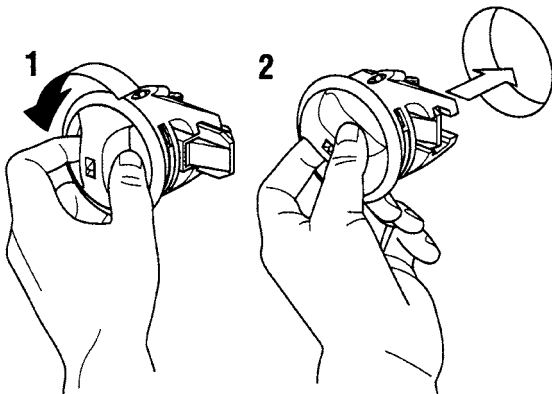

Novibra Panel Latch

Novibra panel latch for doors, hatches, drawers, lockers and similar type applications. Quick and easy installation, it helps to eliminate noise caused by engine vibration. Weatherproof face, PC/ABS corrosion UV resistant body.

Cod.	Cutout ø mm	Body Length mm	Door Thickness mm	Cup	Handle	UM	€
0343254	38	44,5	3<>22	SATIN	SATIN	PCS	
0343255	38	44,5	3<>22	CHROMED	CHROMED	PCS	
0343256	38	44,5	3<>22	WHITE	WHITE	PCS	
0343259	38	44,5	3<>22	BLACK	BLACK	PCS	
0343258	38	44,5	3<>22	WHITE	CHROMED	PCS	
0343257	38	44,5	3<>22	BLACK	CHROMED	PCS	

NEW