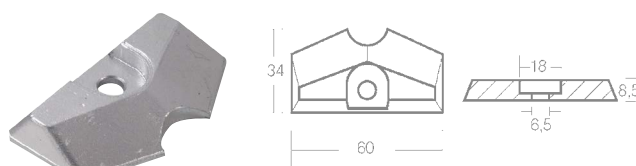

Cube

zinc anode Mercury F25EFI-F30EFI (or.ref. 804043)

2626751 Cube

Fin

zinc anode Mercury/Mariner25-30-40 HP (or. ref. 853762)

2626753 Fin

Plate

Mercury 50-75 HP, Mercruiser 90-100 HP, Super America 80-150 HP (or. ref. 8239121)

2626756 Zinc anode
2626756A Aluminium anode

Small plate

zinc anode Mercury (or. ref.810945)

2626411 Small plate

Anode

in zinc Mercury 2,5-9 HP (Or. Ref. 825435)

2626441 Anode

Cylinder

zinc anode for Mercury 90 HP 4T

2626432 Cylinder