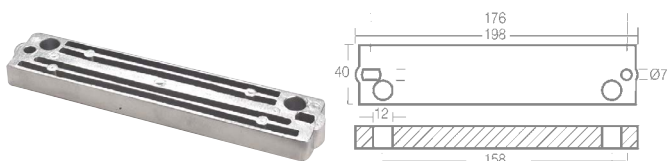

Cube

zinc anode Mercury F25EFI-F30EFI (or.ref. 804043)

2626751 Cube

Fin

zinc anode Mercury/Mariner25-30-40 HP (or. ref. 853762)

2626753 Fin

Plate

Mercury 50-75 HP, Mercruiser 90-100 HP, Super America 80-150 HP (or. ref. 8239121)

2626756 Zinc anode
2626756A Aluminium anode

Small plate

zinc anode Mercury (or. ref.810945)

2626411 Small plate

Anode

in zinc Mercury 2,5-9 HP (Or. Ref. 825435)

2626441 Anode

Cylinder

zinc anode for Mercury 90 HP 4T

2626432 Cylinder