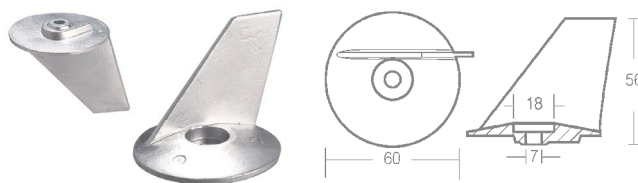

Cube

zinc anode Mercury F25EFI-F30EFI (or.ref. 804043)

2626751 Cube

Fin

zinc anode Mercury/Mariner25-30-40 HP (or. ref. 853762)

2626753 Fin

Plate

Mercury 50-75 HP, Mercruiser 90-100 HP, Super America 80-150 HP (or. ref. 8239121)

2626756 Zinc anode
2626756A Aluminium anode

Small plate

zinc anode Mercury (or. ref.810945)

2626411 Small plate

Anode

in zinc Mercury 2,5-9 HP (Or. Ref. 825435)

2626441 Anode

Cylinder

zinc anode for Mercury 90 HP 4T

2626432 Cylinder