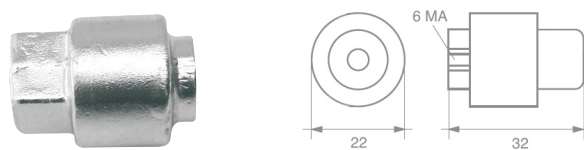

Cube

zinc anode Mercury F25EFI-F30EFI (or.ref. 804043)

2626751 Cube

Fin

zinc anode Mercury/Mariner25-30-40 HP (or. ref. 853762)

2626753 Fin

Plate

Mercury 50-75 HP, Mercruiser 90-100 HP, Super America 80-150 HP (or. ref. 8239121)

2626756 Zinc anode
2626756A Aluminium anode

Small plate

zinc anode Mercury (or. ref.810945)

2626411 Small plate

Anode

in zinc Mercury 2,5-9 HP (Or. Ref. 825435)

2626441 Anode

Cylinder

zinc anode for Mercury 90 HP 4T

2626432 Cylinder