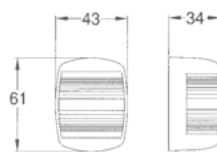

Black	White	Description		Boat mt
4050002	4050112		Masthead	< 12
4050003	4050113		Stern	< 12

Black	White	Description		Boat mt
4050004	4050114		Bicolor	< 12

Spare bulbs
4040959 12 V.
4040960 24 V

Round base
for horizontal mounting.
4050140 black colour
4050141 white colour

Zeus Series

Navigation lights.

Black	White	Description		Boat mt
4060000	4060110		Port	< 12
4060001	4060111		Starboard	< 12

Black	White	Description		Boat mt
4060002	4060112		Masthead	< 12
4060003	4060113		Stern	< 12

Black	White	Description		Boat mt
4060004	4060114		Bicolor	< 12

Spare bulbs
4040962 12 V.
4040964 24 V

4060171
Round base for
horizontal mounting.

4060170
Stainless steel bracket
for mast mounting.

4060172
Stainless steel bracket for rail mounting. For tube Ø mm. 22-30.