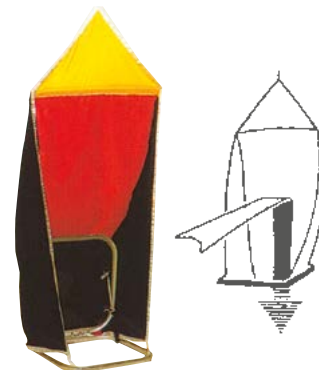

**Cowl vent**

in soft PVC, resistant to UV-rays, easy mounting, smooth and shiny aspect. Blue or red inside. Supplied complete with deck plate and watertight sealing cover.

Model	Colour	Vent complete	Spare base	Spare cowl	Whdth overall mm.	Cut out Ø mm.	Air flow Ø mm.
90	Blue	<b>P16922</b>	<b>P16930</b>	<b>P17641</b>	170	75	60
	Red	<b>P17626</b>	<b>P16930</b>	<b>P28865</b>			
150	Blue	<b>P16923</b>	<b>P16929</b>	<b>P17640</b>	190	90	80
	Red	<b>P17627</b>	<b>P16929</b>	<b>P28866</b>			
230	Blue	<b>P16924</b>	<b>P16930</b>	<b>P17639</b>	120	75	60
235	Blue	<b>P16926</b>	<b>P16929</b>	<b>P17649</b>	140	90	80
	Red	<b>P17625</b>	<b>P16929</b>	<b>P28868</b>			

**Cowl vent**

PVC cowl vent, complete of deck ring and cover.

**3333182      3333178      3333176      3333180**

Article	Base Ø mm.	Height mm.
<b>3333176</b>	70	90
<b>3333178</b>	100	125
<b>3333180</b>	70	230
<b>3333182</b>	100	240

**Cowl vent**

complete of deck ring and cover.

**3333189      3333188**

Article	A mm.	B mm.	C mm.	Brass
<b>3333188</b>	56	215	120	Polished
<b>3333189</b>	56	215	120	Chromed

**Cowl vent**

Nylon cowl vent for a good airing. Put on deck hatch and hanged to a halyard through the included eyelet. Complete with case.

**3333240** cm. 40, height cm. 110.  
**3333250** cm. 50, height cm. 125.

**Cowl vent**

Nylon cowl vent for a good airing. Put on deck hatch and hanged to a halyard through the included eyelet. Complete with case.